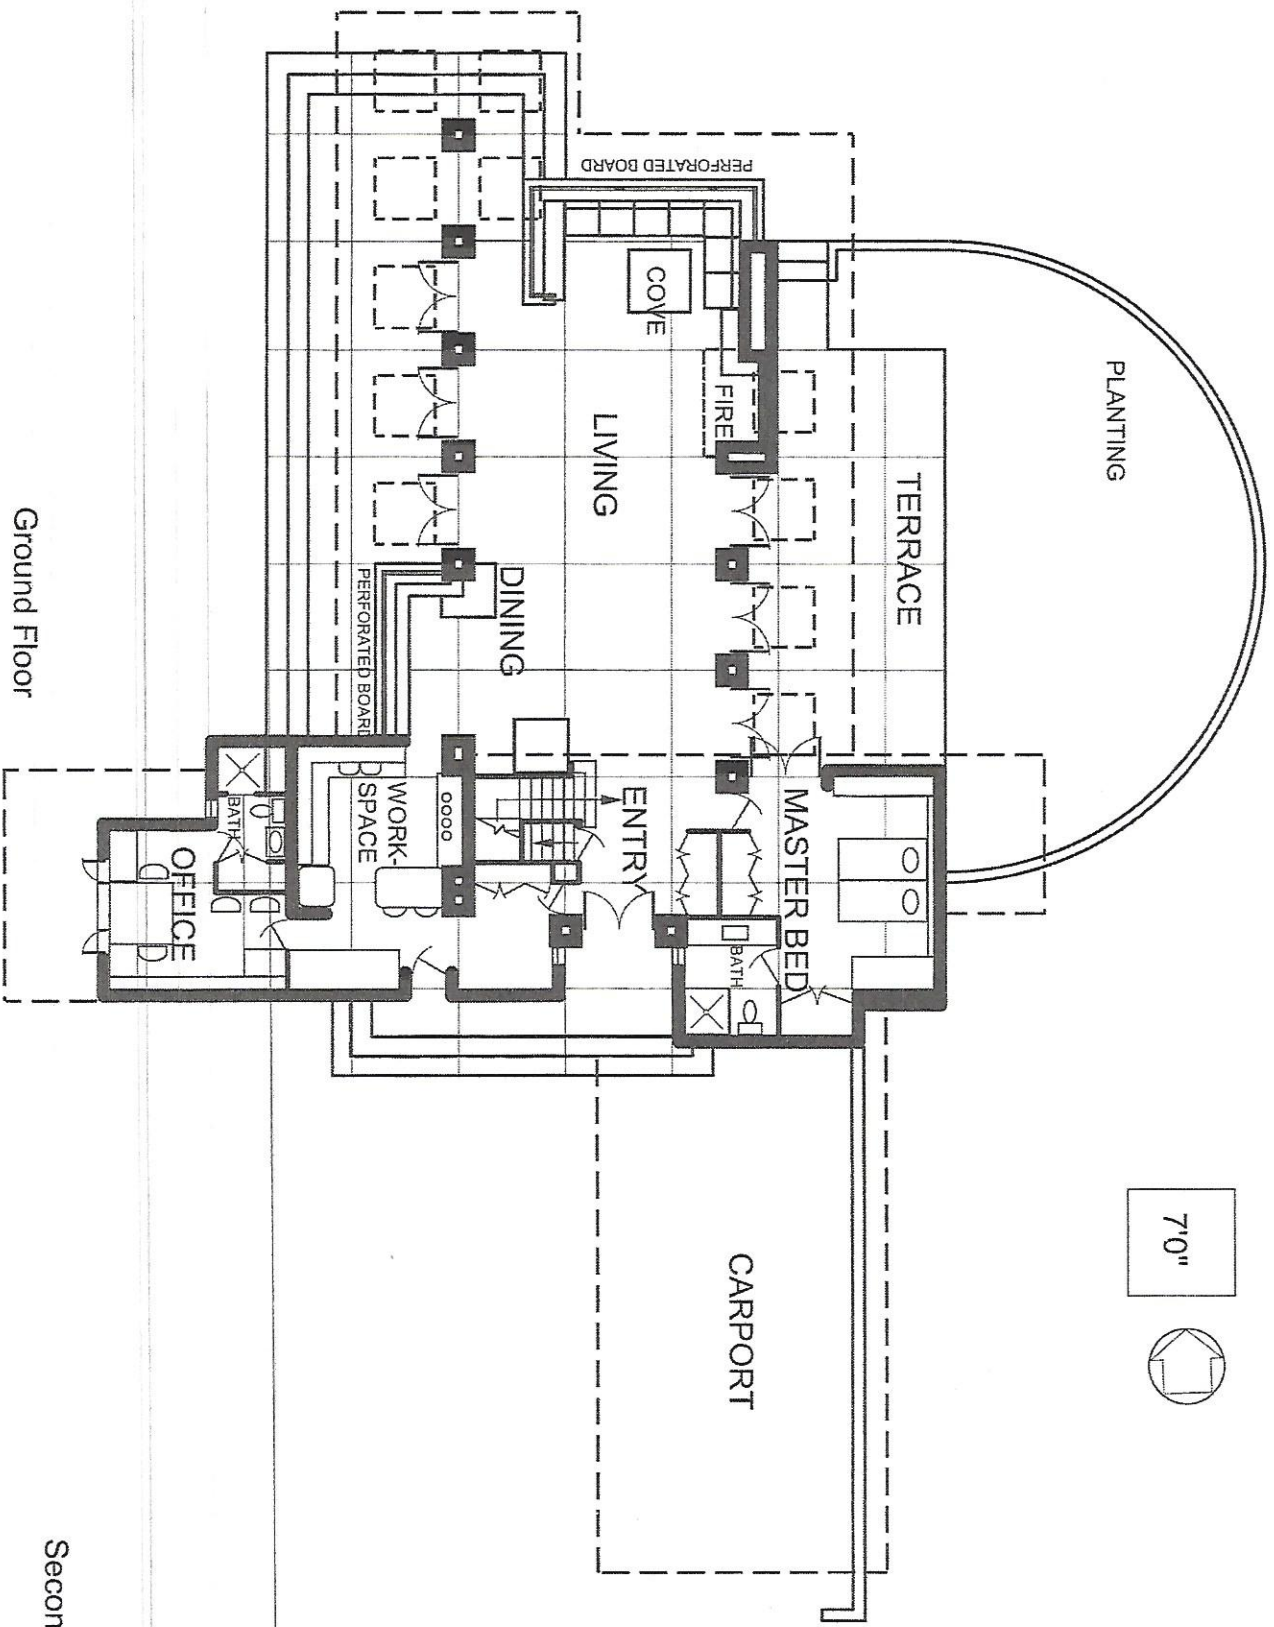

S. 419 Conrad Edward and Evelyn Gordon Residence

These drawings originally produced for publication in *The Frank Lloyd Wright Companion*.
 Original drawings © copyright 1998 The Frank Lloyd Wright Foundation. These derivations drawn by W. A. Storer.
 Drawings copyright © 1989 the Frank Lloyd Wright Foundation.
 These drawings were prepared by William Alvin Storer under license from the Frank Lloyd Wright Foundation.
 Inquiries regarding these drawings and requests to reproduce these drawings should be addressed to William Alvin Storer.
 Production of drawings in this project was aided by a grant from the Graham Foundation for Advanced Studies in the Fine Arts.

7'0"

Basement

Ground Floor

Second Floor